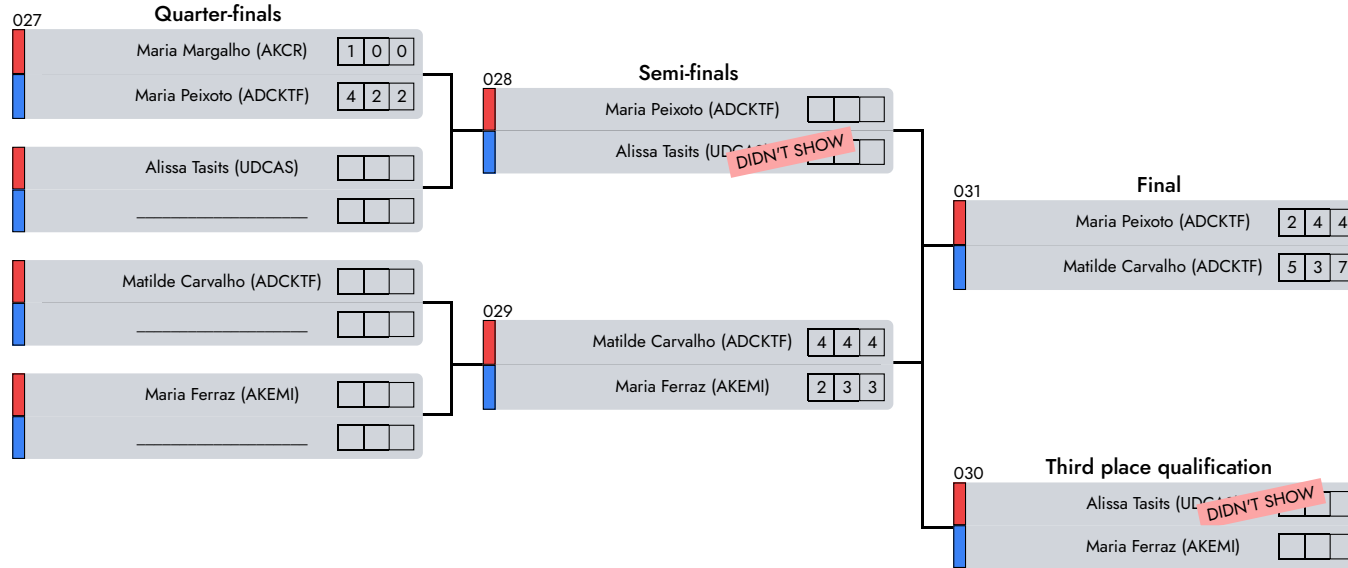

C. Nacional de Formação

Rumble Kids | Feminine | 6-7 Years | -28 Kg

1. **D1 - A2 - Morning**
2. 1° Matilde Carvalho (ADCKTF)
   - 2° Maria Peixoto (ADCKTF)
   - 3° Maria Ferraz (AKEMI)
3. Note
   NoneAREA: None

Judge 1

Central Referee

Judge 2