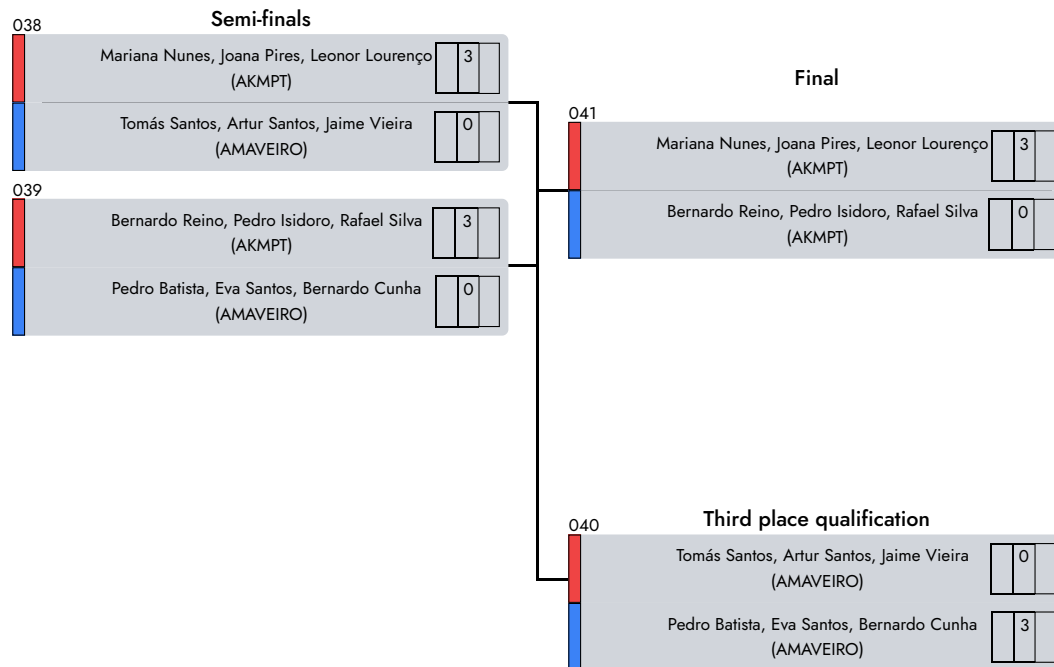

C. Nacional de Formação

Formas Equipa Mão Vazia | Open | 6-10 Years

D1 - A1 - Morning

1. 1° Mariana Nunes, Joana Pires, Leonor Lourenço (AKMPT)
   - 2° Bernardo Reino, Pedro Isidoro, Rafael Silva (AKMPT)
   - 3° Pedro Batista, Eva Santos, Bernardo Cunha (AMAVEIRO)
2. Note
   NoneAREA: None

Judge 1

Central Referee

Judge 2