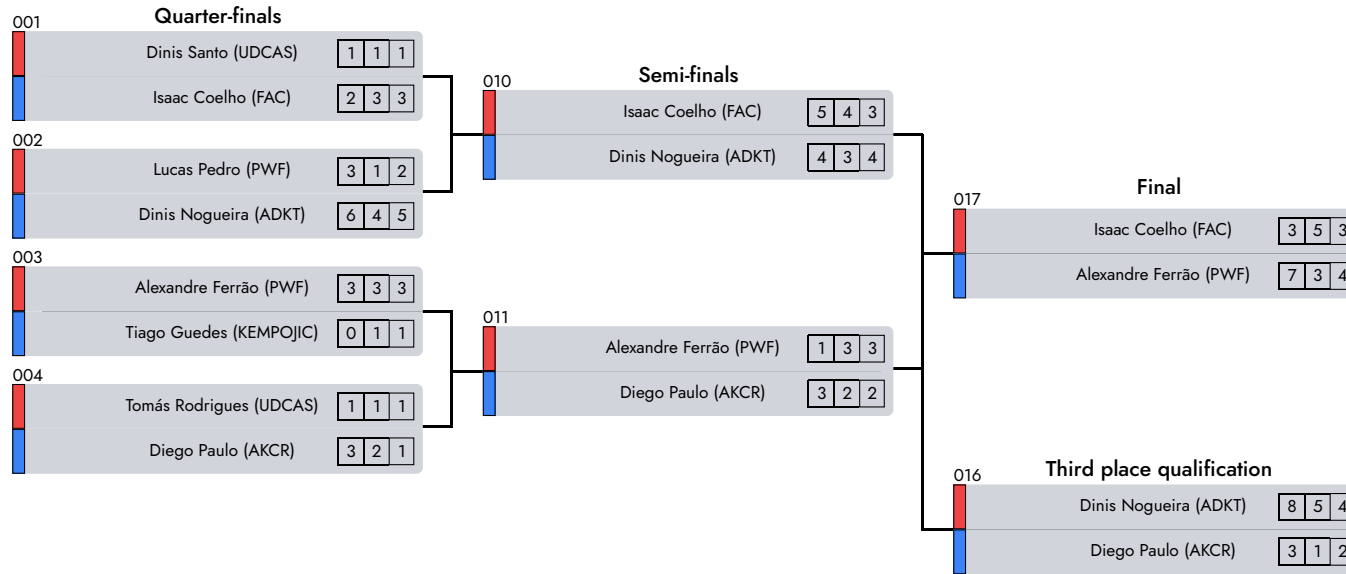

2° Luana Branco (PWF)

3° Eva Cruz (MTLF)

Note
NoneAREA: None
AREA: None

Daniela Santos
Judge 1

Diogo Henriques
Central Referee

Marta Governo
Judge 2

C. Nacional de Formação

Rumble Kids | Masculine | 6-7 Years | -28 Kg