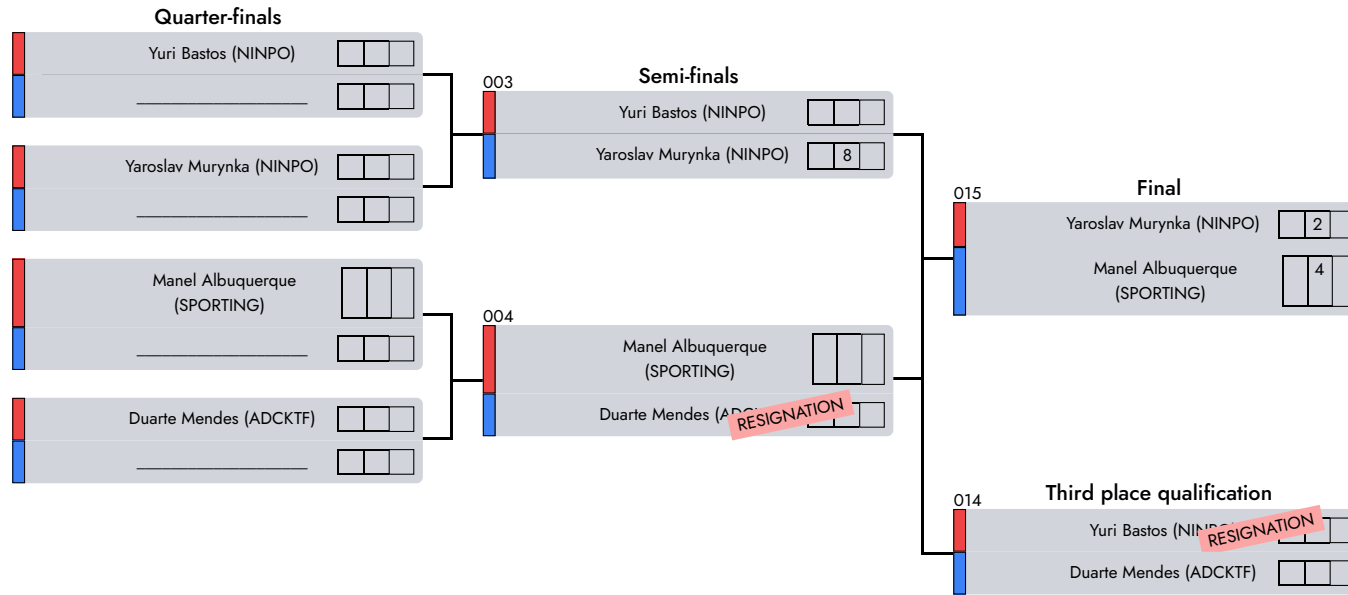

Note
NoneAREA: None
AREA: None

Judge 1

Central Referee

Judge 2

C. Nacional de Formação

Submission Kempo | Masculine | 8-10 Years | -33 Kg

D1 - A7 - Morning

1°	Manel Albuquerque (SPORTING)
2°	Yaroslav Murynka (NINPO)
3°	Duarte Mendes (ADCKTF)