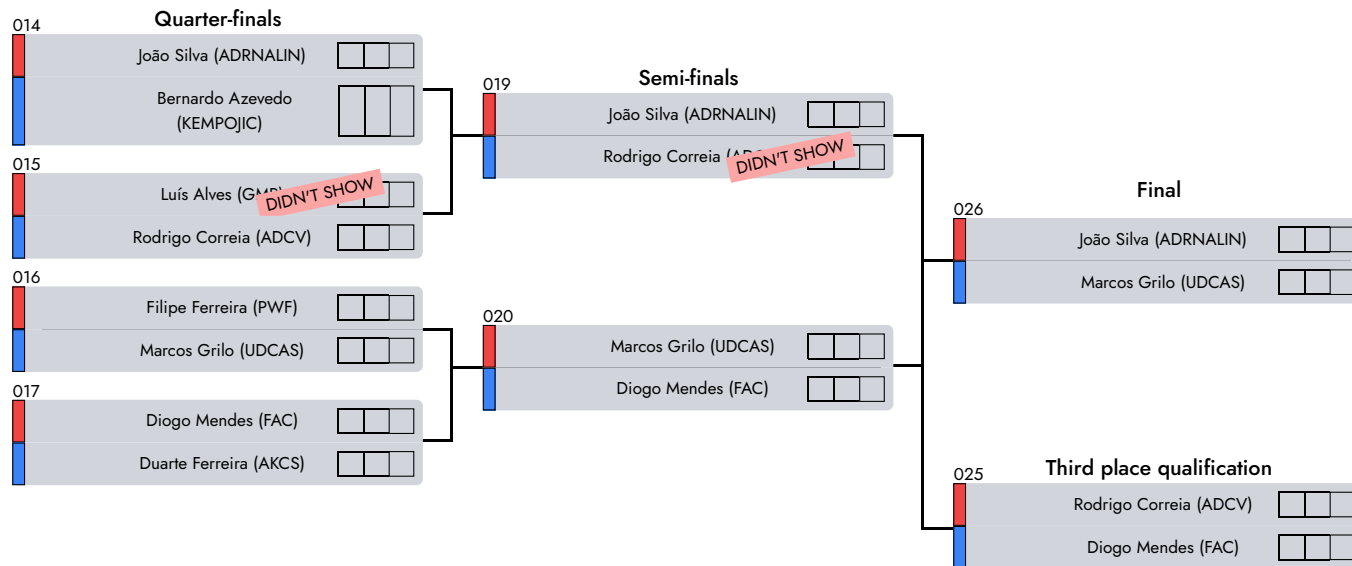

Daniela Santos

Judge 1

Diogo Henriques

Central Referee

Marta Governo

Judge 2

C. Nacional de Formação

Semi Kempo | Masculine | 11-13 Years | -53 Kg