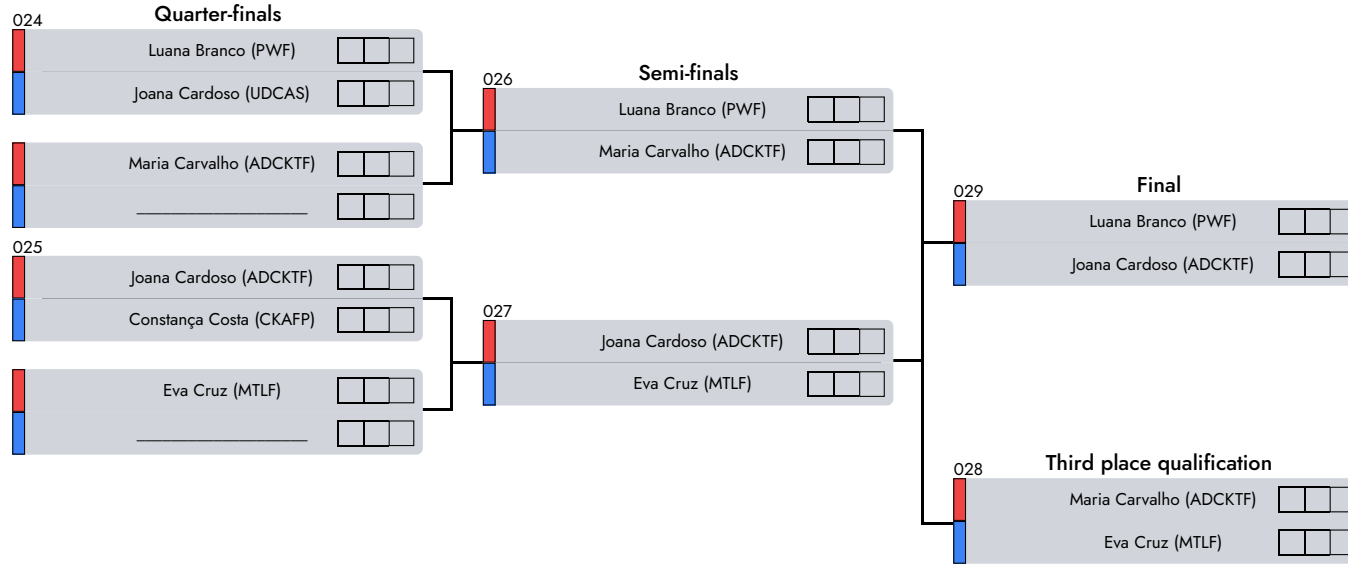

Note
 NoneAREA: None
 AREA: None
 AREA: None
 AREA: None

Judge 1

Central Referee

Judge 2

C. Nacional de Formação

Semi Kempo | Feminine | 8-10 Years | -38 Kg

D1 - A4 - Morning

1° Joana Cardoso (ADCKTF)