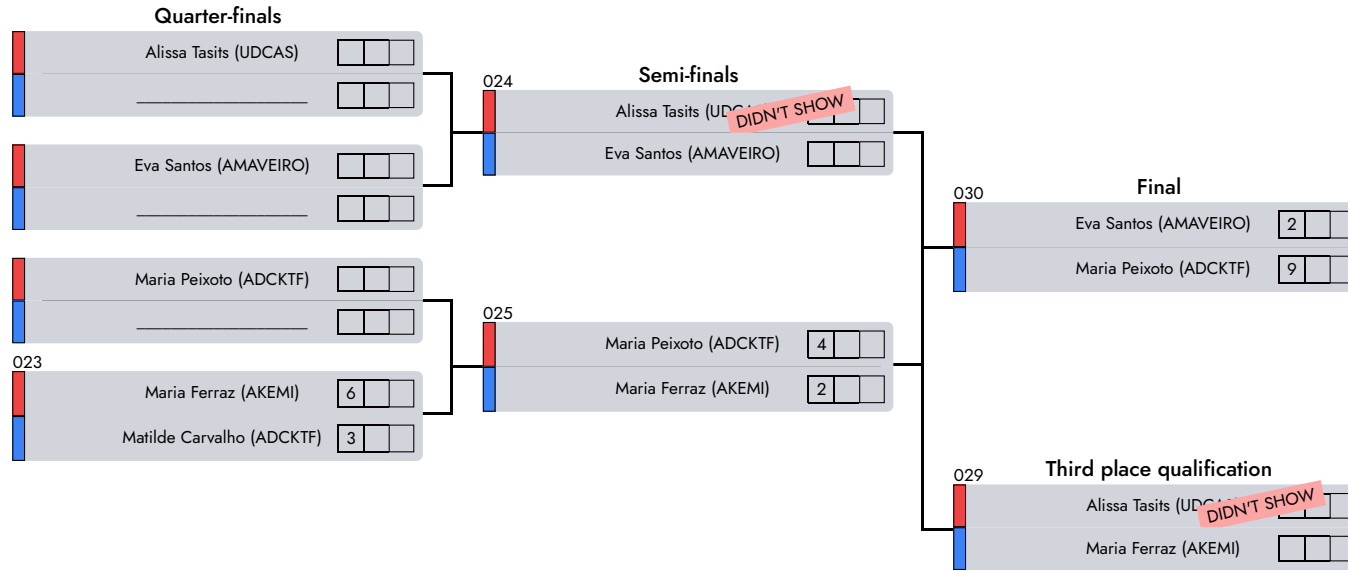

C. Nacional de Formação

Semi Kempo | Feminine | 6-7 Years | -28 Kg

D1 - A5 - Morning

1° Maria Peixoto (ADCKTF)

2° Eva Santos (AMAVEIRO)

3° Maria Ferraz (AKEMI)

Note
NoneAREA: None

Judge 1

Central Referee

Judge 2