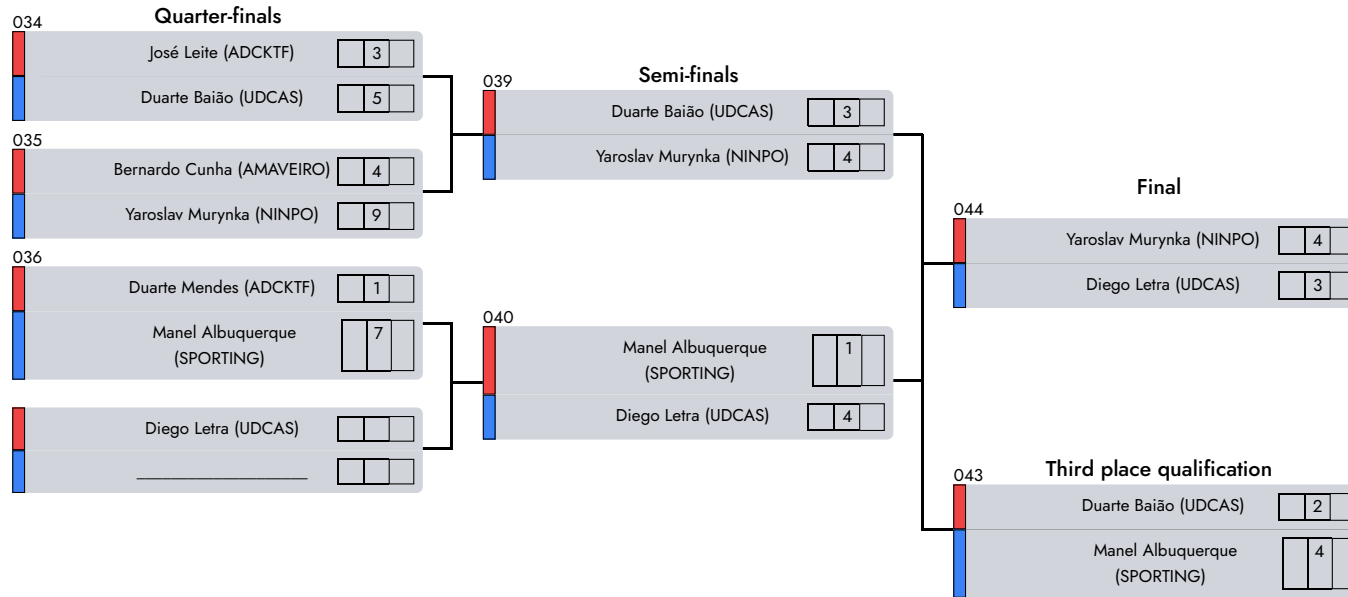

C. Nacional de Formação

Semi Kempo | Masculine | 8-10 Years | -33 Kg

D1 - A2 - Morning

1° Yaroslav Murynka (NINPO)

2° Diego Letra (UDCAS)

3° Manel Albuquerque (SPORTING)

Note
NoneAREA: None
AREA: None