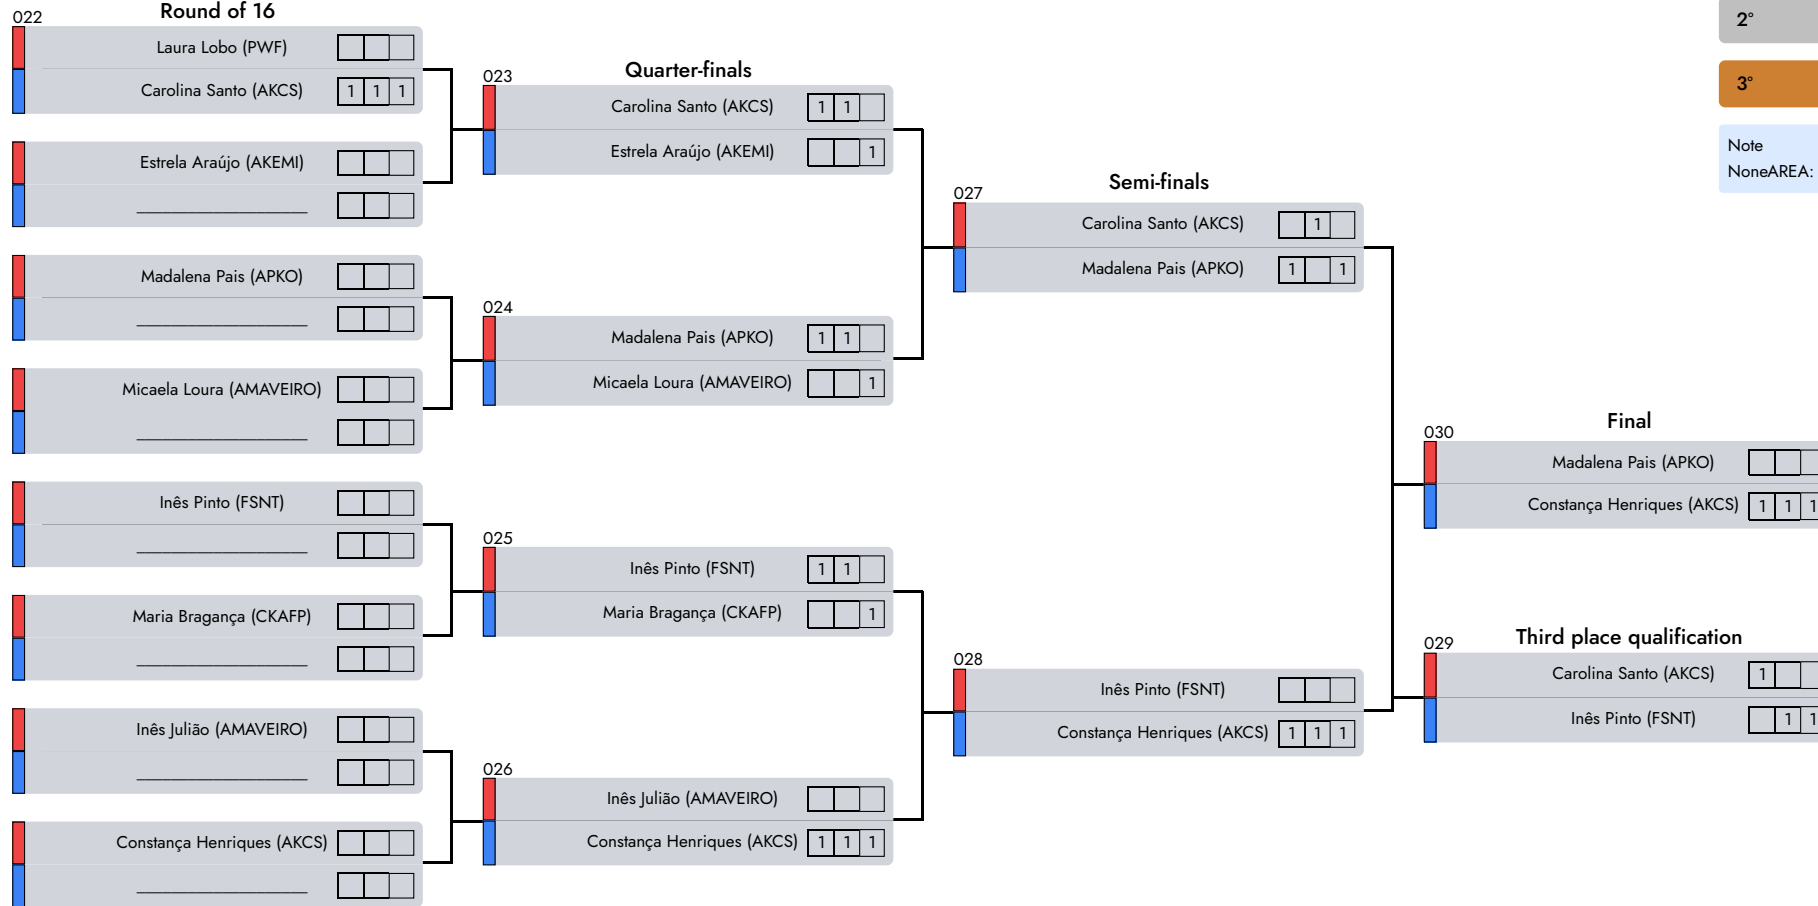

C. Nacional de Formação

Formas c/ Armas | Feminine | 11-13 Years

D1 - A1 - Morning

1° Constança Henriques (AKCS)

2° Madalena Pais (APKO)

3° Inês Pinto (FSNT)

Note
NoneAREA: None