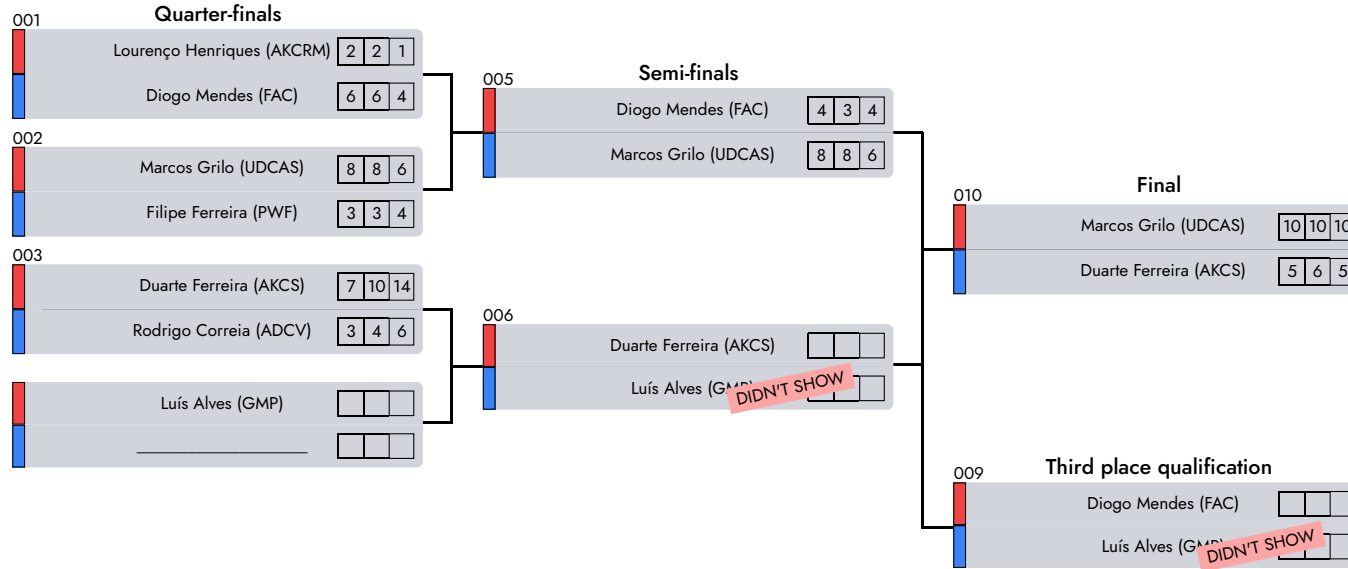

Adriana Correia (MTLF)

Note

None
AREA: None

Judge 1

Central Referee

Judge 2

C. Nacional de Formação

Rumble Kids | Masculine | 11-13 Years | -53 Kg