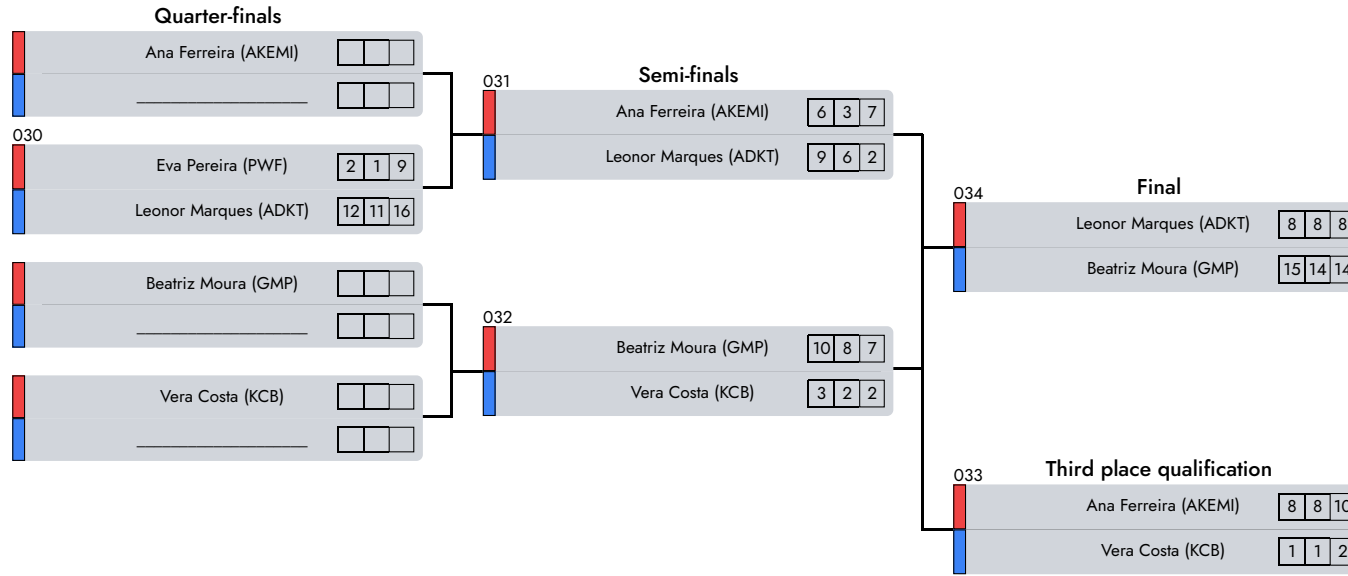

C. Nacional de Formação

Light Kempo | Feminine | 11-13 Years | -43 Kg

D1 - A3 - Afternoon

1° Beatriz Moura (GMP)

2° Leonor Marques (ADKT)

3° Ana Ferreira (AKEMI)

Note
NoneAREA: None

Judge 1

Central Referee

Judge 2