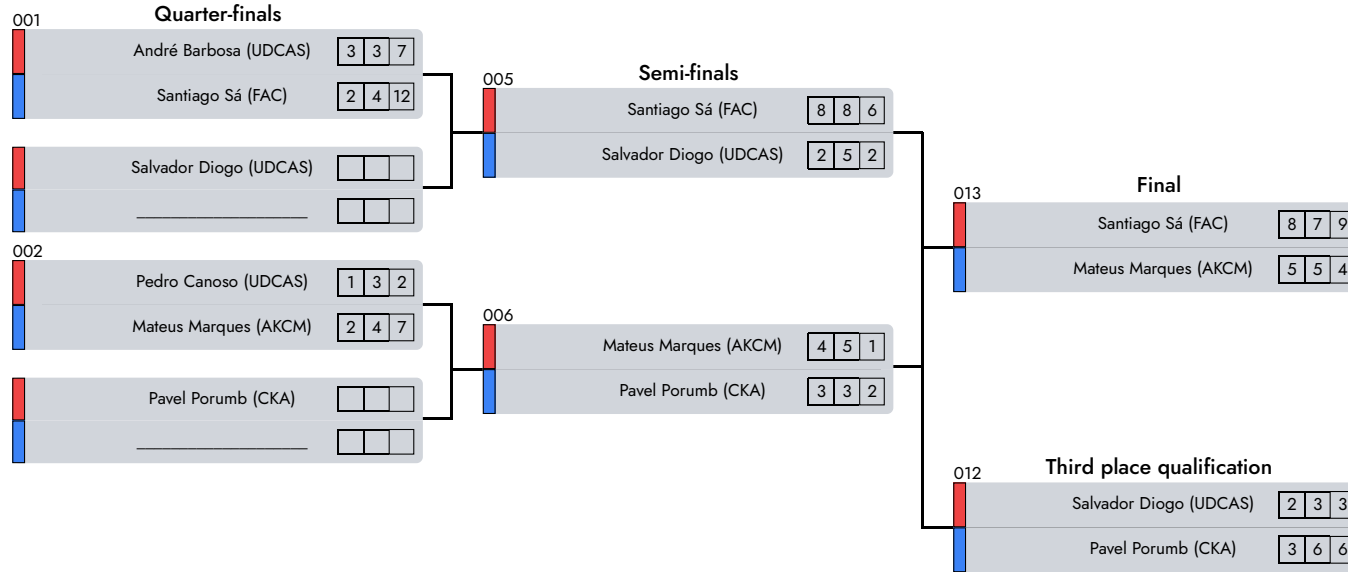

2° Rui Barbosa (AKEMI)

3° Santiago Portugal (PWF)

Note
NoneAREA: None

Judge 1

Central Referee

Judge 2

C. Nacional de Formação

Rumble Kids | Masculine | 8-10 Years | -38 Kg