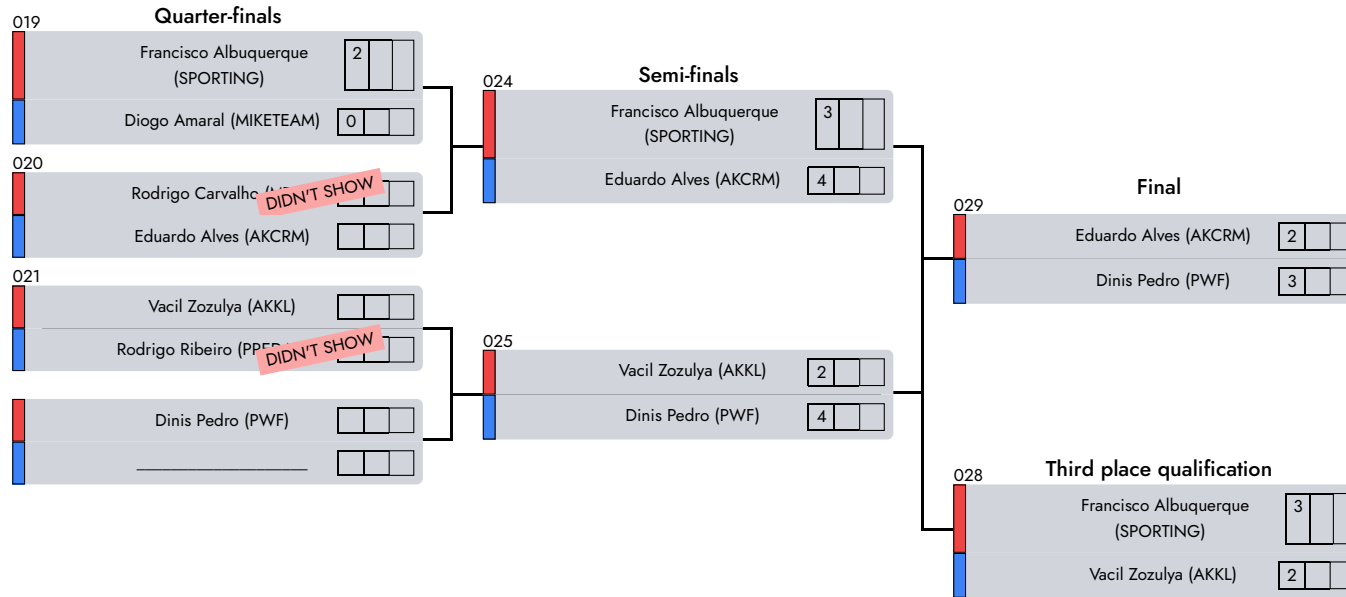

Semi Kempo | Masculine | 11-13 Years | -43 Kg

D1 - A3 - Afternoon

1° Dinis Pedro (PWF)

2° Eduardo Alves (AKCRM)

3° Francisco Albuquerque (SPORTING)

Note
NoneAREA: None

Judge 1

Central Referee