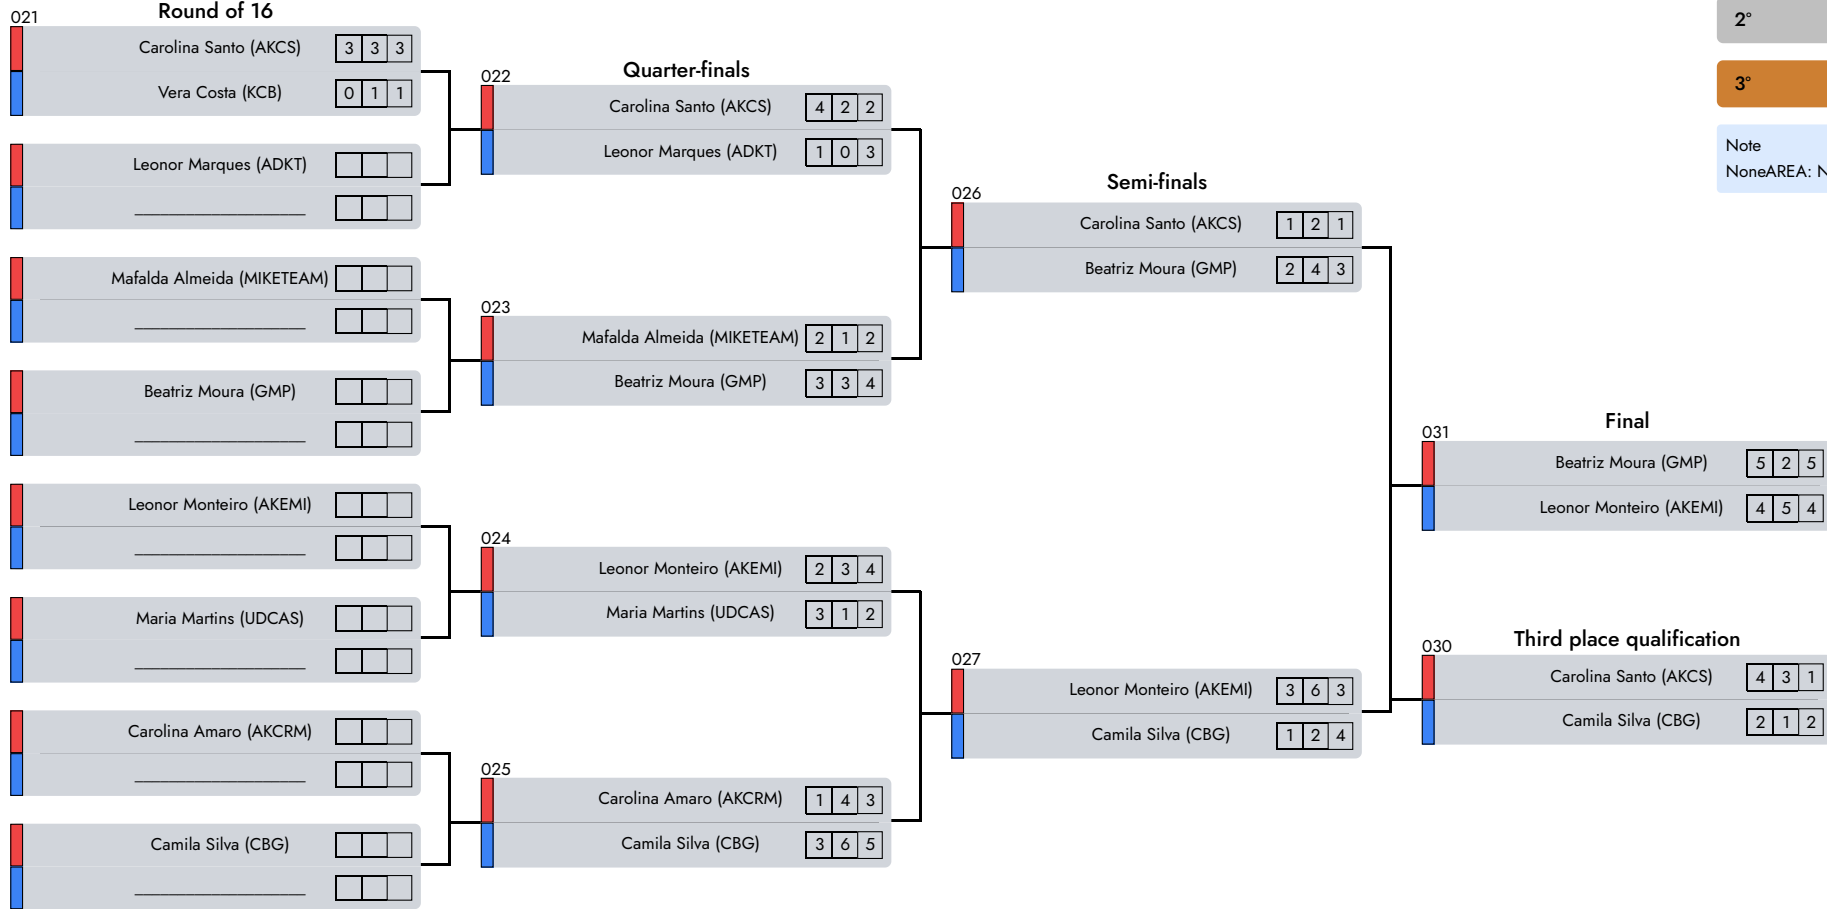

C. Nacional de Formação

Rumble Kids | Feminine | 11-13 Years | -43 Kg

D1 - A2 - Afternoon

1° Beatriz Moura (GMP)

2° Leonor Monteiro (AKEMI)

3° Carolina Santo (AKCS)

Note
NoneAREA: None

Judge 1

Central Referee

Judge 2