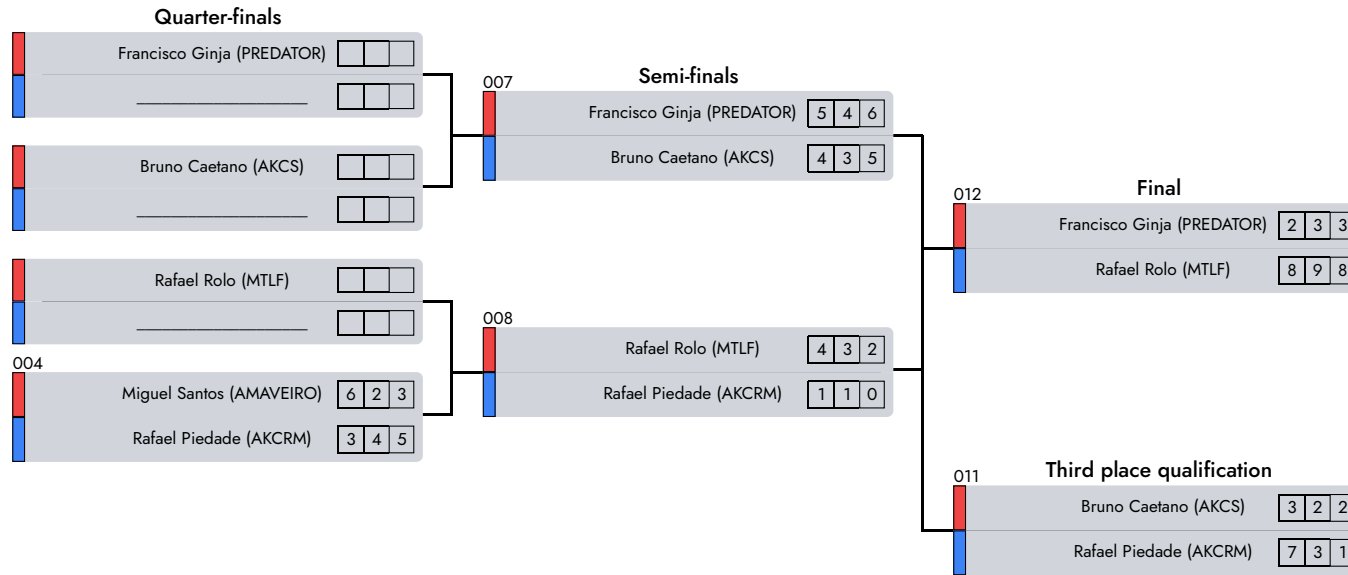

C. Nacional de Formação

Rumble Kids | Masculine | 11-13 Years | -58 Kg

D1 - A4 - Afternoon

1°	Rafael Rolo (MTLF)
2°	Francisco Ginja (PREDATOR)
3°	Rafael Piedade (AKCRM)

Note
NoneAREA: None
AREA: None

Daniela Santos
Judge 1

Diogo Henriques
Central Referee

Marta Governo
Judge 2